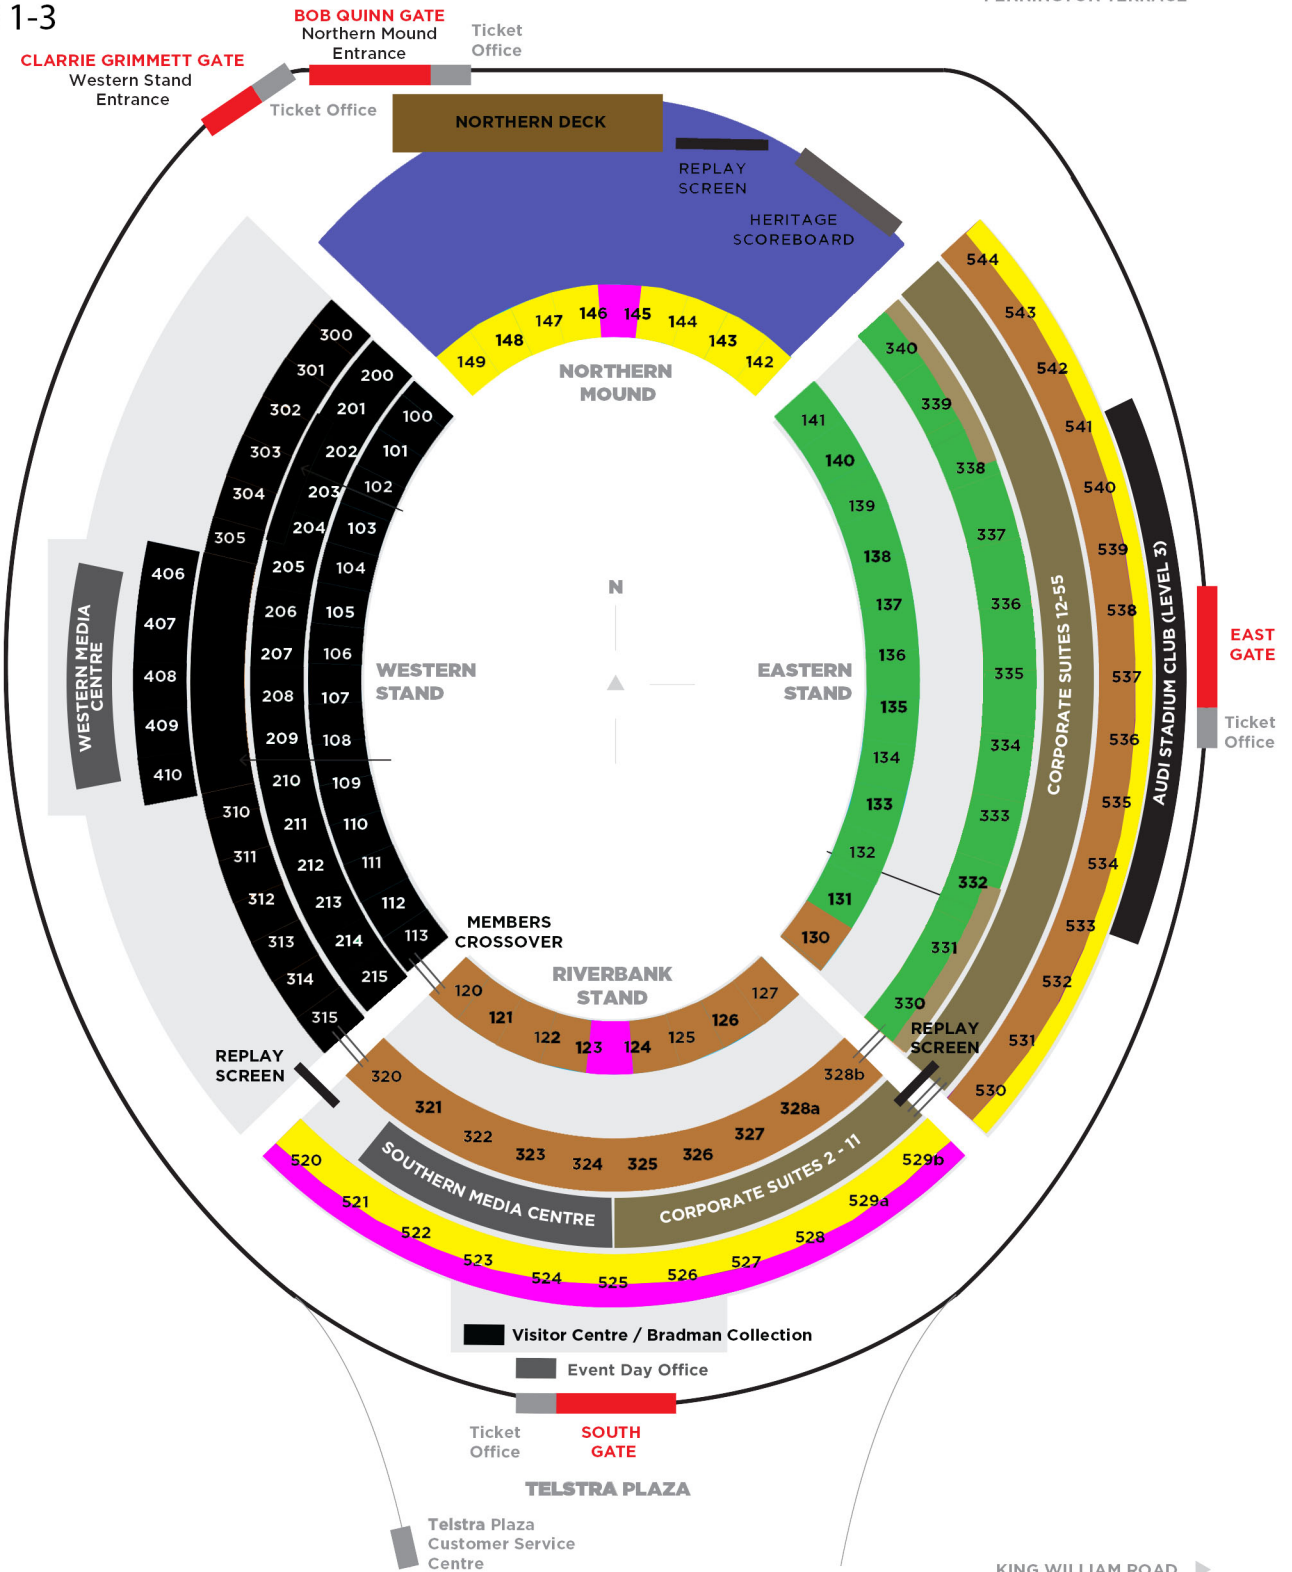

2014 AFL FINALS SEATING MAP

WEEKS 1-3

PENNINGTON TERRACE

- CATEGORY 1
- CATEGORY 2
- CATEGORY 3
- CATEGORY 4
- STANDING ROOM

TELSTRA PLAZA  
Telstra Plaza Customer Service Centre

KING WILLIAM ROAD  
ADELAIDE CBD VIA WAR MEMORIAL DRIVE  
OTHER AREAS